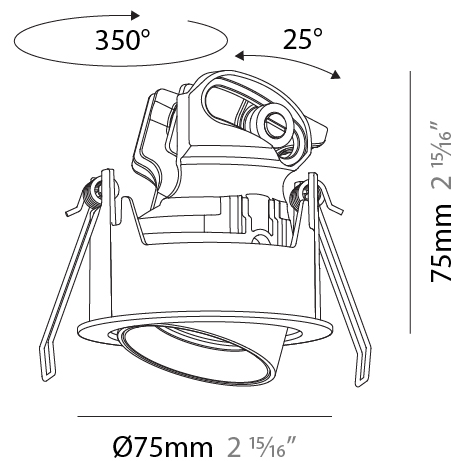

GENERAL

Series: Invader Compact
Subseries: Invader Compact Adjustable
Partner: Prolicht
Division: Architectural
Installation: Recessed
Product Type: Downlight
Mounting Location: Ceiling
Light Distribution: Downlight

PHYSICAL

Aperture Sizes - Downlights: 1"
Shape: Round
Diameter (mm): 75
Diameter (in): 2 ¹⁵/₁₆
Height (mm): 75
Height (in): 2 ¹⁵/₁₆
Ceiling Thickness (mm): 1 - 25
Ceiling Thickness (in): 1/16 - 1
Min. Recessing Depth (mm): 85
Min. Recessing Depth (in): 3 ³/₈
Fixture Finish: SSR / BKV / CWI / CRY / HAB / UFT / ITA / RUA / FTG / MYG / LOD / PUS / FRO / FUP / KIA / POP / BLS / SPG / MEY / GOH / CHC / COM / ABZ / JAG / OBR / MOS / ROR
Fixture Material: Aluminum
Cut-out Measurements: D. 68mm / 2 11/16"

ELECTRICAL

Lamp Type: LED (Zhaga Standard)
Input Wattage (W): 11
Total Output Wattage (W): 10
Dimming: Dali Dimming
Driver Included: No
Driver Location: Recessed Housing
Driver Type: Constant Current - 120Vac
Housing: See Components
Input Voltage (V): 120
Constant Current (MA): 250

LED

Number of LEDs: 1
Color Temperature (°K): Warm Dim
Max. Delivered Lumen (lm): 862
Nominal Lumen (lm): 1004
CRI: >90 CRI
Lamp Life (hrs): 50000

OPTICAL

Reflector: 24 / 40 / 54
Adjustability: Rotational 350° / Tilt 25°

RATINGS AND CERTIFICATIONS

Certified By: Certified for North American Standards
IP rating: IP40